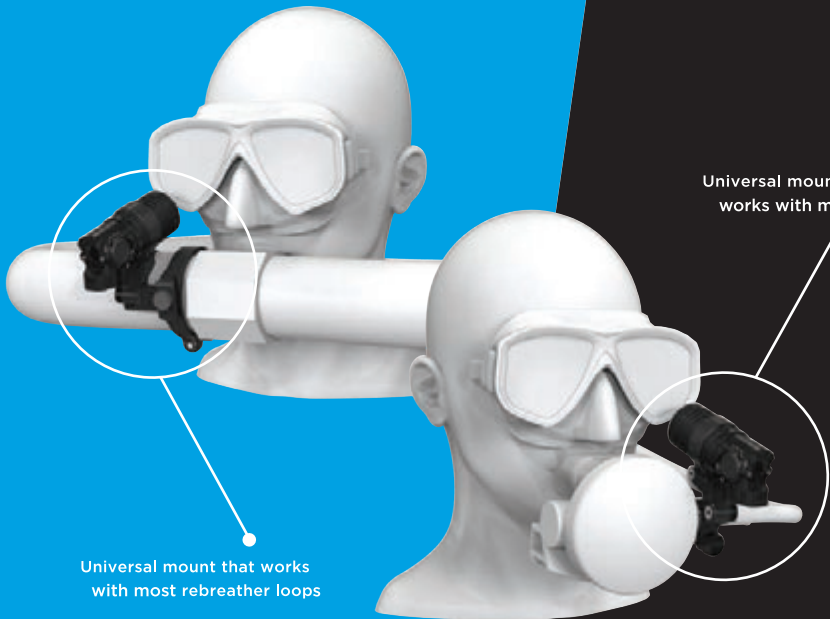

## NERD·2

NEAR EYE REMOTE DISPLAY

Powerful • Simple • Reliable

[www.shearwater.com/products/nerd-2](http://www.shearwater.com/products/nerd-2)

# Rebreather Tested, Recreational Requested.

Shearwater has once again pushed the boundaries of dive computers with their latest innovation: the NERD 2. The NERD has been redesigned so that both rebreather divers and open circuit divers can appreciate having all their dive information in their line-of-sight. Keep your eye on your dive, not your dive computer.

## All information in your line of sight

The NERD 2 includes all the great features from the original Near Eye Remote Display along with some newly engineered improvements:

- REFINED COMPACT DESIGN
- LINE-OF-SIGHT INFORMATION
- 2 BUTTON, EASY INTERFACE
- RECHARGEABLE LI ION BATTERY
- AI FUNCTIONALITY
- 3 AXIS TILT COMPENSATED DIGITAL COMPASS