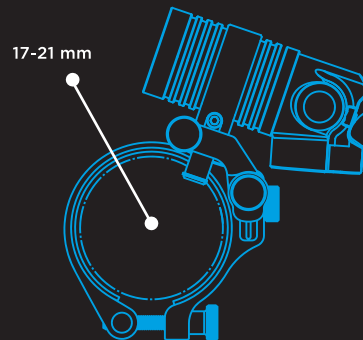

NERD 2 Stand Alone