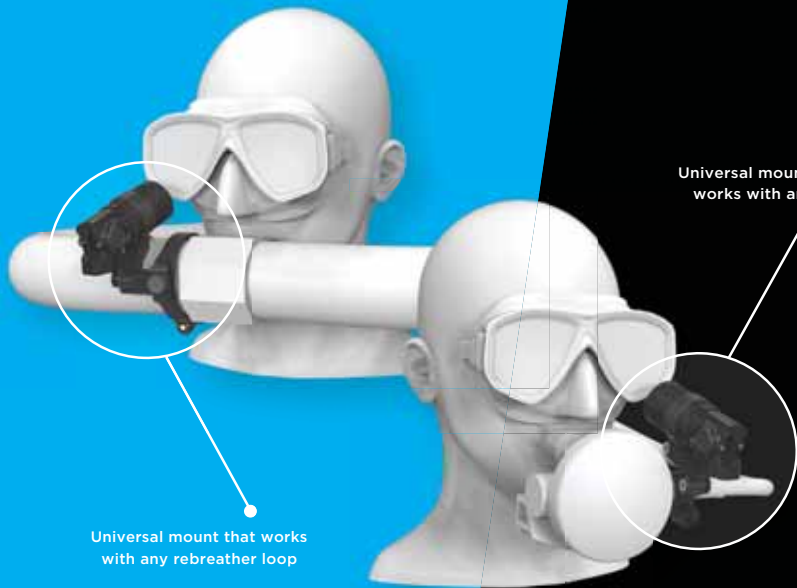

Keep your eye on the dive,
not your dive computer.

NERD·2

NEAR EYE REMOTE DISPLAY

SHEARWATER
Powerful • Simple • Reliable

www.shearwater.com

SHEARWATER
Powerful • Simple • Reliable

www.shearwater.com/products/nerd-2

Rebreather Tested, Recreational Requested.

Shearwater has once again pushed the boundaries of dive computers with their latest innovation: the NERD 2. The NERD has been redesigned so that both rebreather divers and open circuit divers can appreciate having all their dive information in their line-of-sight. Keep your eye on your dive, not your dive computer.

Universal mount that works with any regulator

Universal mount that works with any rebreather loop

All information in your line of sight

The NERD 2 includes all the great features from the original Near Eye Remote Display along with some newly engineered improvements:

- REFINED COMPACT DESIGN
- LINE-OF-SIGHT INFORMATION
- 2 BUTTON, EASY INTERFACE
- RECHARGEABLE LI ION BATTERY
- AI FUNCTIONALITY
- 3 AXIS TILT COMPENSATED DIGITAL COMPASS

OC MOUNT

The SA model comes with an OC regulator mount, suitable with most regulators: