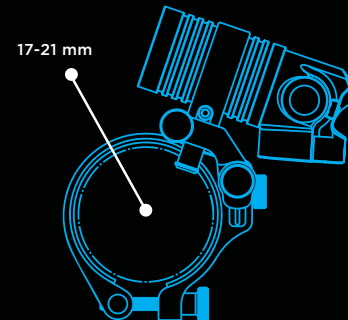

NERD 2 Stand Alone