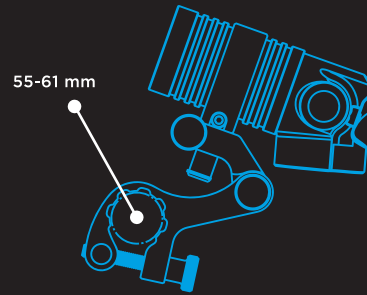

OC MOUNT

The SA model comes with an OC regulator mount, suitable with most regulators:

CCR MOUNT

The Fischer and DiveCAN units ship with a CCR mount, suitable for most rebreathers: