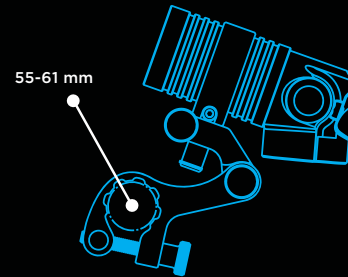

Universal mount that works with any regulator

Universal mount that works with any rebreather loop

All information in your line of sight

The NERD 2 includes all the great features from the original Near Eye Remote Display along with some newly engineered improvements:

- REFINED COMPACT DESIGN
- LINE-OF-SIGHT INFORMATION
- 2 BUTTON, EASY INTERFACE
- RECHARGEABLE LI ION BATTERY
- AI FUNCTIONALITY
- 3 AXIS TILT COMPENSATED DIGITAL COMPASS

OC MOUNT

The SA model comes with an OC regulator mount, suitable with most regulators: