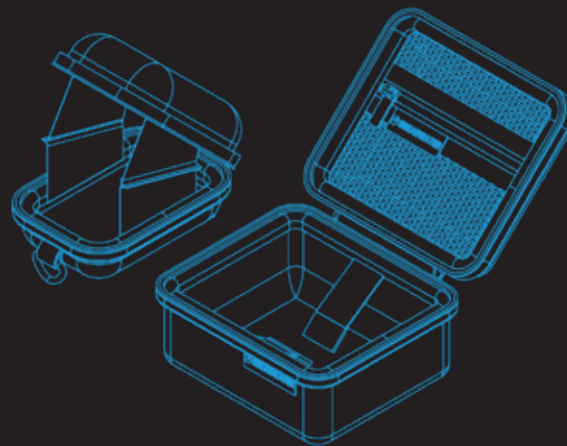

Sleek and Sophisticated

Shearwater Research Inc. is proud to introduce the newest member of the Shearwater family: The Perdix AI. Offering all of the same great features of the Perdix, the Perdix AI uses its large, easy-to-read screen to clearly display the tank pressure as well as your gas time remaining (GTR). The Perdix AI is capable of connecting to either one or two transmitters giving the diver the option to monitor two tanks or dive sidemount.

The Perdix AI includes everything divers have come to love about Shearwater products:

- HIGH RESOLUTION DISPLAY
- MULTIPLE DIVING MODES
- THIN, LOW-PROFILE DESIGN
- TWO BUTTON INTERFACE
- USER REPLACEABLE AA BATTERY
- USER CUSTOMIZABLE DISPLAY
- MULTIPLE LANGUAGE OPTIONS

Ballistic nylon cases are included for both the Perdix AI and transmitter. These cases also ship with Petrel 2 SA & Fischer models.