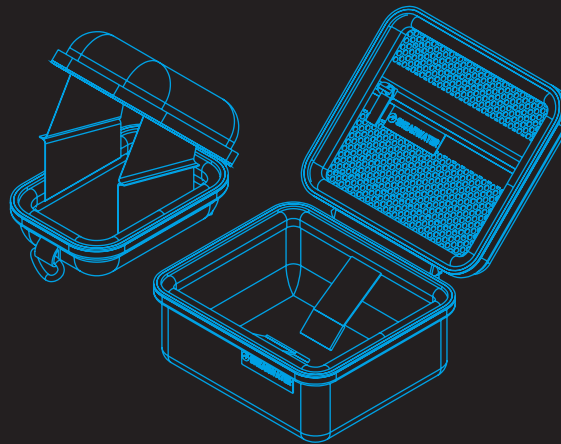

Sleek and Sophisticated

The Perdix AI offers all of the same great features of the Perdix, it uses its large, easy-to-read screen to clearly display the tank pressure as well as your gas time remaining (GTR). The Perdix AI is capable of connecting to up to 4 transmitters giving the diver the option to monitor multiple tanks or dive sidemount.

The Perdix AI includes everything divers have come to love about Shearwater products:

- HIGH RESOLUTION DISPLAY
- MULTIPLE DIVING MODES
- THIN, LOW-PROFILE DESIGN
- TWO BUTTON INTERFACE
- USER REPLACEABLE AA BATTERY
- USER CUSTOMIZABLE DISPLAY
- MULTIPLE LANGUAGE OPTIONS

Ballistic nylon cases are included for both the Perdix AI and transmitter. These cases also ship with Petrel 2 SA & Fischer models.